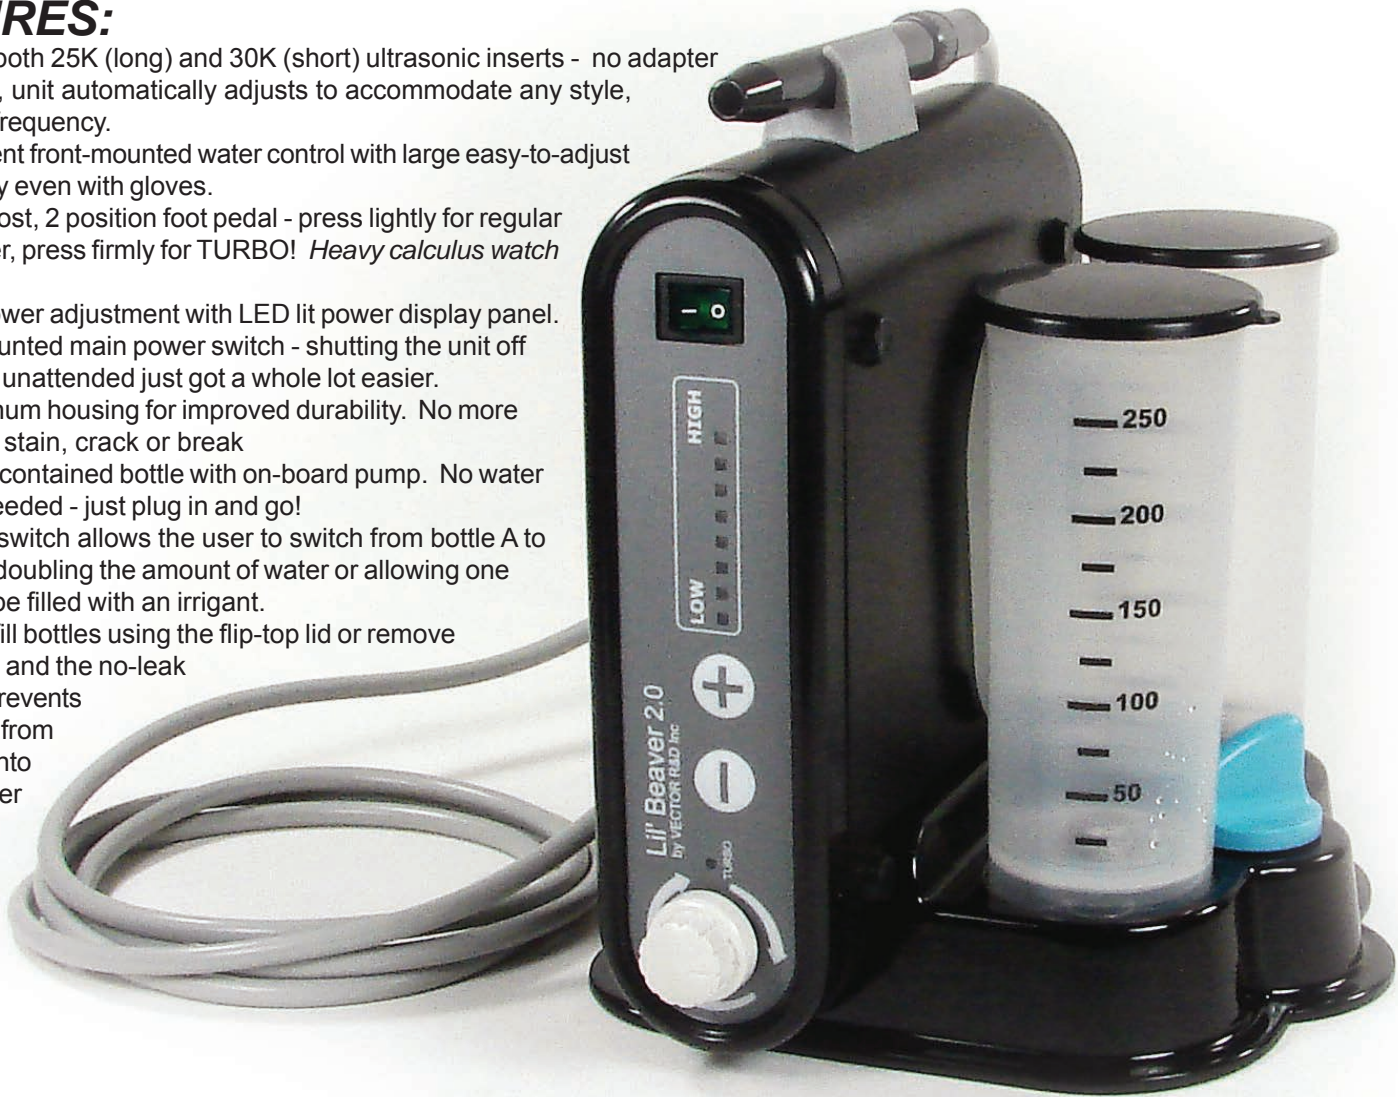

Includes vertical mount base!

Available in white or black

Vector Lil' Beaver 2.0 Scaler

Complete Kit Includes:

Little Beaver Scaling Unit, Power Cord, 2 Position Turbo Boost Foot Pedal, 1/4" Water Line w/Quick-Disconnect, Vertical Mount Stand, Handpiece Holder Mount, Autoclavable Handpiece Sheath. 1 year warranty.

High-Tech Black SC-001
Ultra Pure White SC-001-WH

BEAVER *Elite* 2.0

MAGNETOSTRICTIVE Ultrasonic Scaling Unit - With self contained dual water bottle

FEATURES:

- Accepts both 25K (long) and 30K (short) ultrasonic inserts - no adapter or switch, unit automatically adjusts to accommodate any style, brand or frequency.
- Convenient front-mounted water control with large easy-to-adjust dial - easy even with gloves.
- Turbo boost, 2 position foot pedal - press lightly for regular dial power, press firmly for TURBO! *Heavy calculus watch out!*
- Digital power adjustment with LED lit power display panel.
- Front mounted main power switch - shutting the unit off when left unattended just got a whole lot easier.
- All aluminum housing for improved durability. No more plastic to stain, crack or break
- Dual self contained bottle with on-board pump. No water supply needed - just plug in and go!
- Selector switch allows the user to switch from bottle A to bottle B, doubling the amount of water or allowing one bottle to be filled with an irrigant.
- Easily refill bottles using the flip-top lid or remove the bottle and the no-leak stopper prevents solutions from leaking onto the counter or floor.